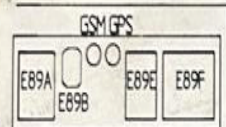

Hardware Assy	2123129
Topographic data	2154907
Hardware	2195976
Consecutive No.	1326-0645
System voltage	24V
Supplier designation	3129
Country of origin	Estonia
Amount of lead:	0.0 g

TELEPHONE No. [barcode]
+467190007157605

SIM - CARD ID. [barcode]
89460801310021576057

Prog. date: 2013-08-20

C200

ECU cpl no: 2123127

Chassis no: [redacted]

Part no. rev. & serial no. 900348/1R15 13260645